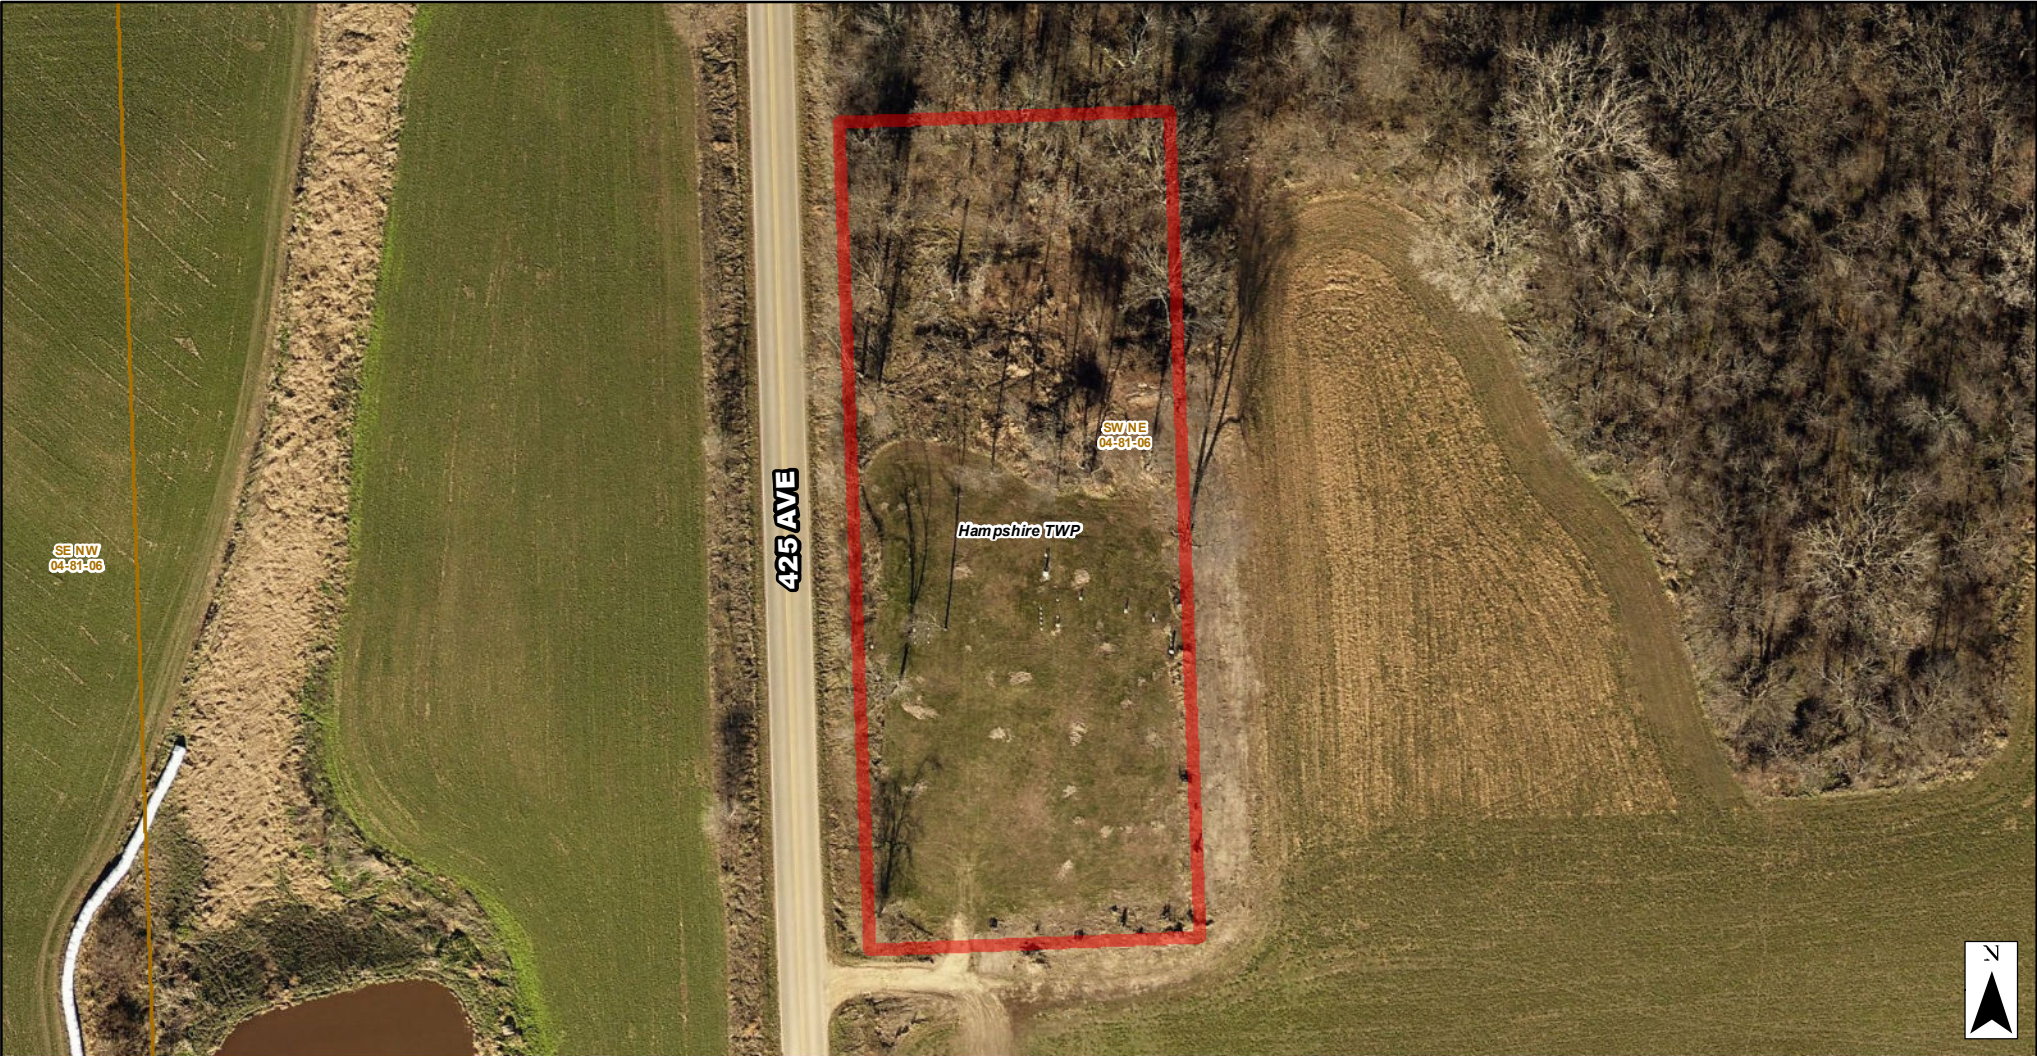

PLEASANT HILL CEMETERY

Cemetery Boundary / General Location
 Quarter-Quarter Section (PLSS)
 Political Township

Prepared by:
 Clinton County Auditor's Office
 GIS Division
 1900 N 3rd Street
 Clinton, IA 52733-2957
 (563) 244-0568

Cemetery Information

Address: 425 AVE CLINTON, IA 52732
 Type/Supported By: PIONEER CEMETERY
 Longitude: -90.2655979
 Latitude: 41.8535833

DISCLAIMER:

It is strongly recommended that permission to access cemetery grounds on private property is sought from the property owner/caretaker.